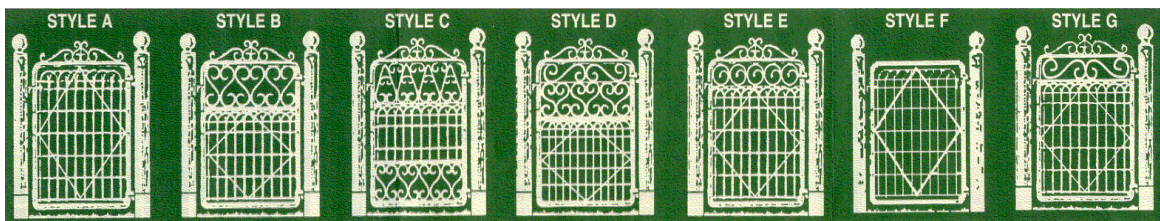

Trading Hours

Monday to Friday 7:00am to 4:00pm

Saturday 8:00am to 12:30pm

[www.lifetimepine.com.au](http://www.lifetimepine.com.au)

<b>Wire Rolls</b>			
price per metre	Height		
	0.95 metre	1.10 metre	1.25 metre
Galvanised	\$ 41.00	43.00	43.00
Powder Coated	57.00	58.00	58.00

Gates	price per gate	Powder Coated and 1.20 metres high	
		Single 1.0 metre wide	Double 3.0 metres wide
Style A	\$	390.00	1,005.00
B		565.00	1,415.00
C		800.00	1,965.00
D		700.00	1,785.00
E		565.00	1,415.00
F		290.00	735.00
G		470.00	1,220.00