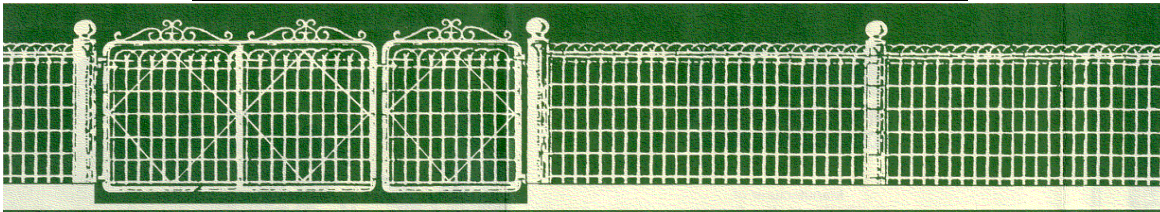

**Woven Wire**

**LIFETIME PINE**

**Outdoor Timber Specialists**

ABN 25 100 611 943

Ph 9555 5569

48 Cochranes Rd Moorabbin 3189

Fax 9555 5539

**Woven Wire Fencing**

Trading Hours

Monday to Friday 7:00am to 4:00pm

Saturday 8:00am to 12:30pm

[www.lifetimepine.com.au](http://www.lifetimepine.com.au)

<b>Wire Rolls</b>			
price per metre	Height		
	0.95 metre	1.10 metre	1.25 metre
Galvanised	\$ 41.00	43.00	43.00
Powder Coated	57.00	58.00	58.00

Gates	price per gate	Powder Coated and 1.20 metres high	
		Single 1.0 metre wide	Double 3.0 metres wide
Style A	\$	390.00	1,005.00
B		565.00	1,415.00
C		800.00	1,965.00
D		700.00	1,785.00
E		565.00	1,415.00
F		290.00	735.00
G		470.00	1,220.00