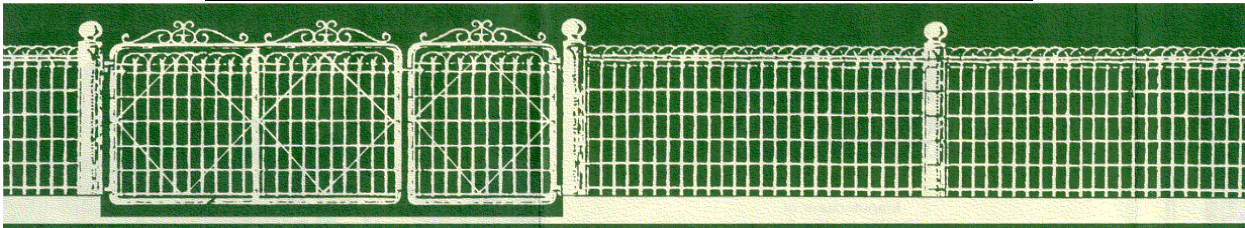

Woven Wire

LIFETIME PINE

Outdoor Timber Specialists

ABN 25 100 611 943

Ph 9555 5569

48 Cochranes Rd Moorabbin 3189

Fax 9555 5539

Woven Wire Fencing

Trading Hours

Monday to Friday 7:00am to 4:00pm

Saturday 8:00am to 12:30pm

www.lifetimepine.com.au

Wire Rolls			
price per metre	Height		
	0.95 metre	1.10 metre	1.25 metre
Galvanised	\$ 41.00	43.00	43.00
Powder Coated	57.00	58.00	58.00

Gates			
Powder Coated and 1.20 metres high			
price per gate	Style	Single	Double
		1.0 metre wide	3.0 metres wide
\$	A	390.00	1,005.00
	B	565.00	1,415.00
	C	800.00	1,965.00
	D	700.00	1,785.00
	E	565.00	1,415.00
	F	290.00	735.00
	G	470.00	1,220.00