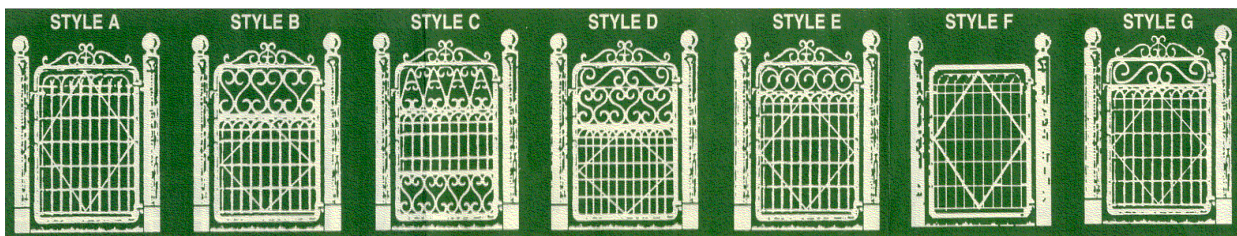

Trading Hours

Monday to Friday 7:00am to 4:00pm

Saturday 8:00am to 12:30pm

www.lifetimepine.com.au

Wire Rolls			
price per metre	Height		
	0.95 metre	1.10 metre	1.25 metre
Galvanised	\$ 41.00	43.00	43.00
Powder Coated	57.00	58.00	58.00

Gates			
Powder Coated and 1.20 metres high			
price per gate	Style	Single	Double
		1.0 metre wide	3.0 metres wide
\$	A	390.00	1,005.00
	B	565.00	1,415.00
	C	800.00	1,965.00
	D	700.00	1,785.00
	E	565.00	1,415.00
	F	290.00	735.00
	G	470.00	1,220.00