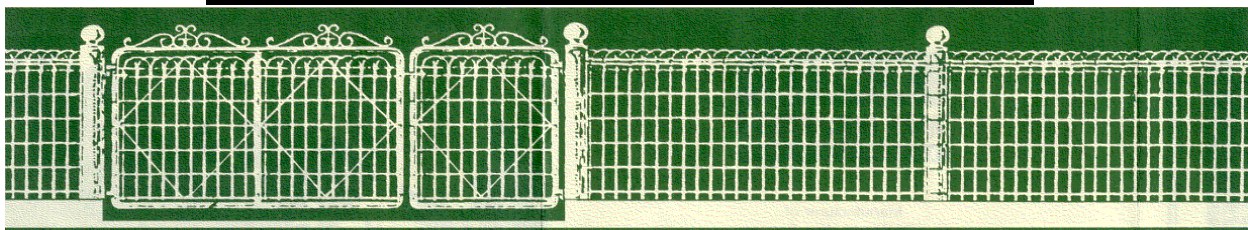

Monday to Friday 7:30am to 5:00pm

Saturday 8:00 am to 12:30pm

www.lifetimepine.com.au

Wire Rolls			
price per metre	Height		
	0.95 metre	1.10 metre	1.25 metre
Galvanized	\$ 41.00	43.00	43.00
Powder Coated	57.00	58.00	58.00

Gates		Powder Coated and 1.20 metres high	
price per gate		Single	Double
		1.0 metre wide	3.0 metres wide
Style A		\$ 390.00	1,005.00
B		565.00	1,415.00
C		800.00	1,965.00
D		700.00	1,785.00
E		565.00	1,415.00
F		290.00	735.00
G		470.00	1,220.00