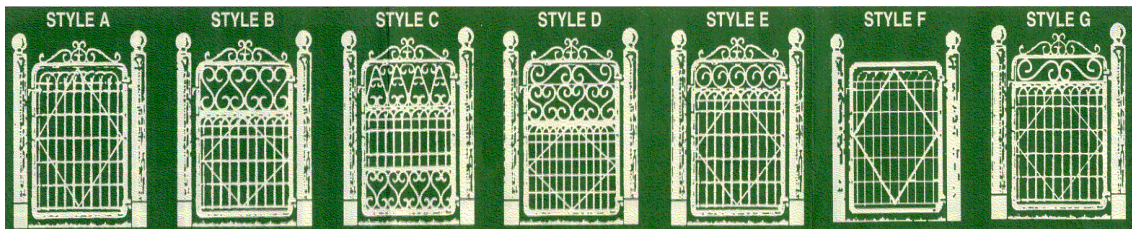

Monday to Friday 7:30am to 5:00pm

Saturday 8:00 am to 12:30pm

www.lifetimepine.com.au

Wire Rolls			
price per metre	Height		
	0.95 metre	1.10 metre	1.25 metre
Galvanized	\$ 46.50	48.50	48.50
Powder Coated	64.00	66.00	66.00

Gates	Powder Coated and 1.20 metres high	
	price per gate	price per gate
	Single 1.0 metre wide	Double 3.0 metres wide
Style A	\$ 437.00	1,128.00
B	637.00	1,592.00
C	899.00	2,208.00
D	788.00	2,008.00
E	637.00	1,592.00
F	327.00	825.00
G	526.00	1,370.00